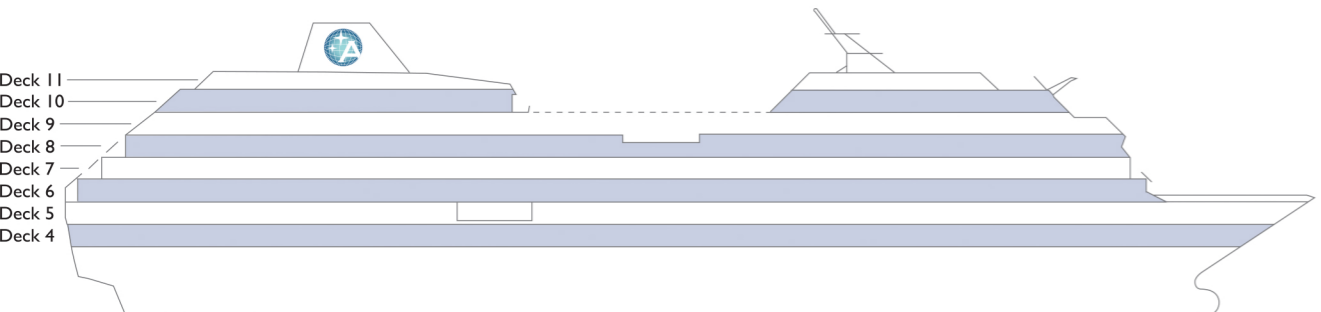

SHIP SPECIFICATIONS
 Occupancy: 702 (Double Occupancy)
 Net Tonnage: 30,277
 Length: 592 feet (180 meters)
 Beam: 84 feet (25 meters)
 Guest Decks: Eight
 Cruising Speed: 18.5 knots
 Refurbished: 2018
 Electric Current: 110/220 AC
 Officers and Crew: 408 International Officers, Crew and Staff
 Ship's Registry: Malta

*Category 08 Staterooms have obstructed views.
 Deck plans are not drawn to scale, and deck numbers reflect guest levels only.